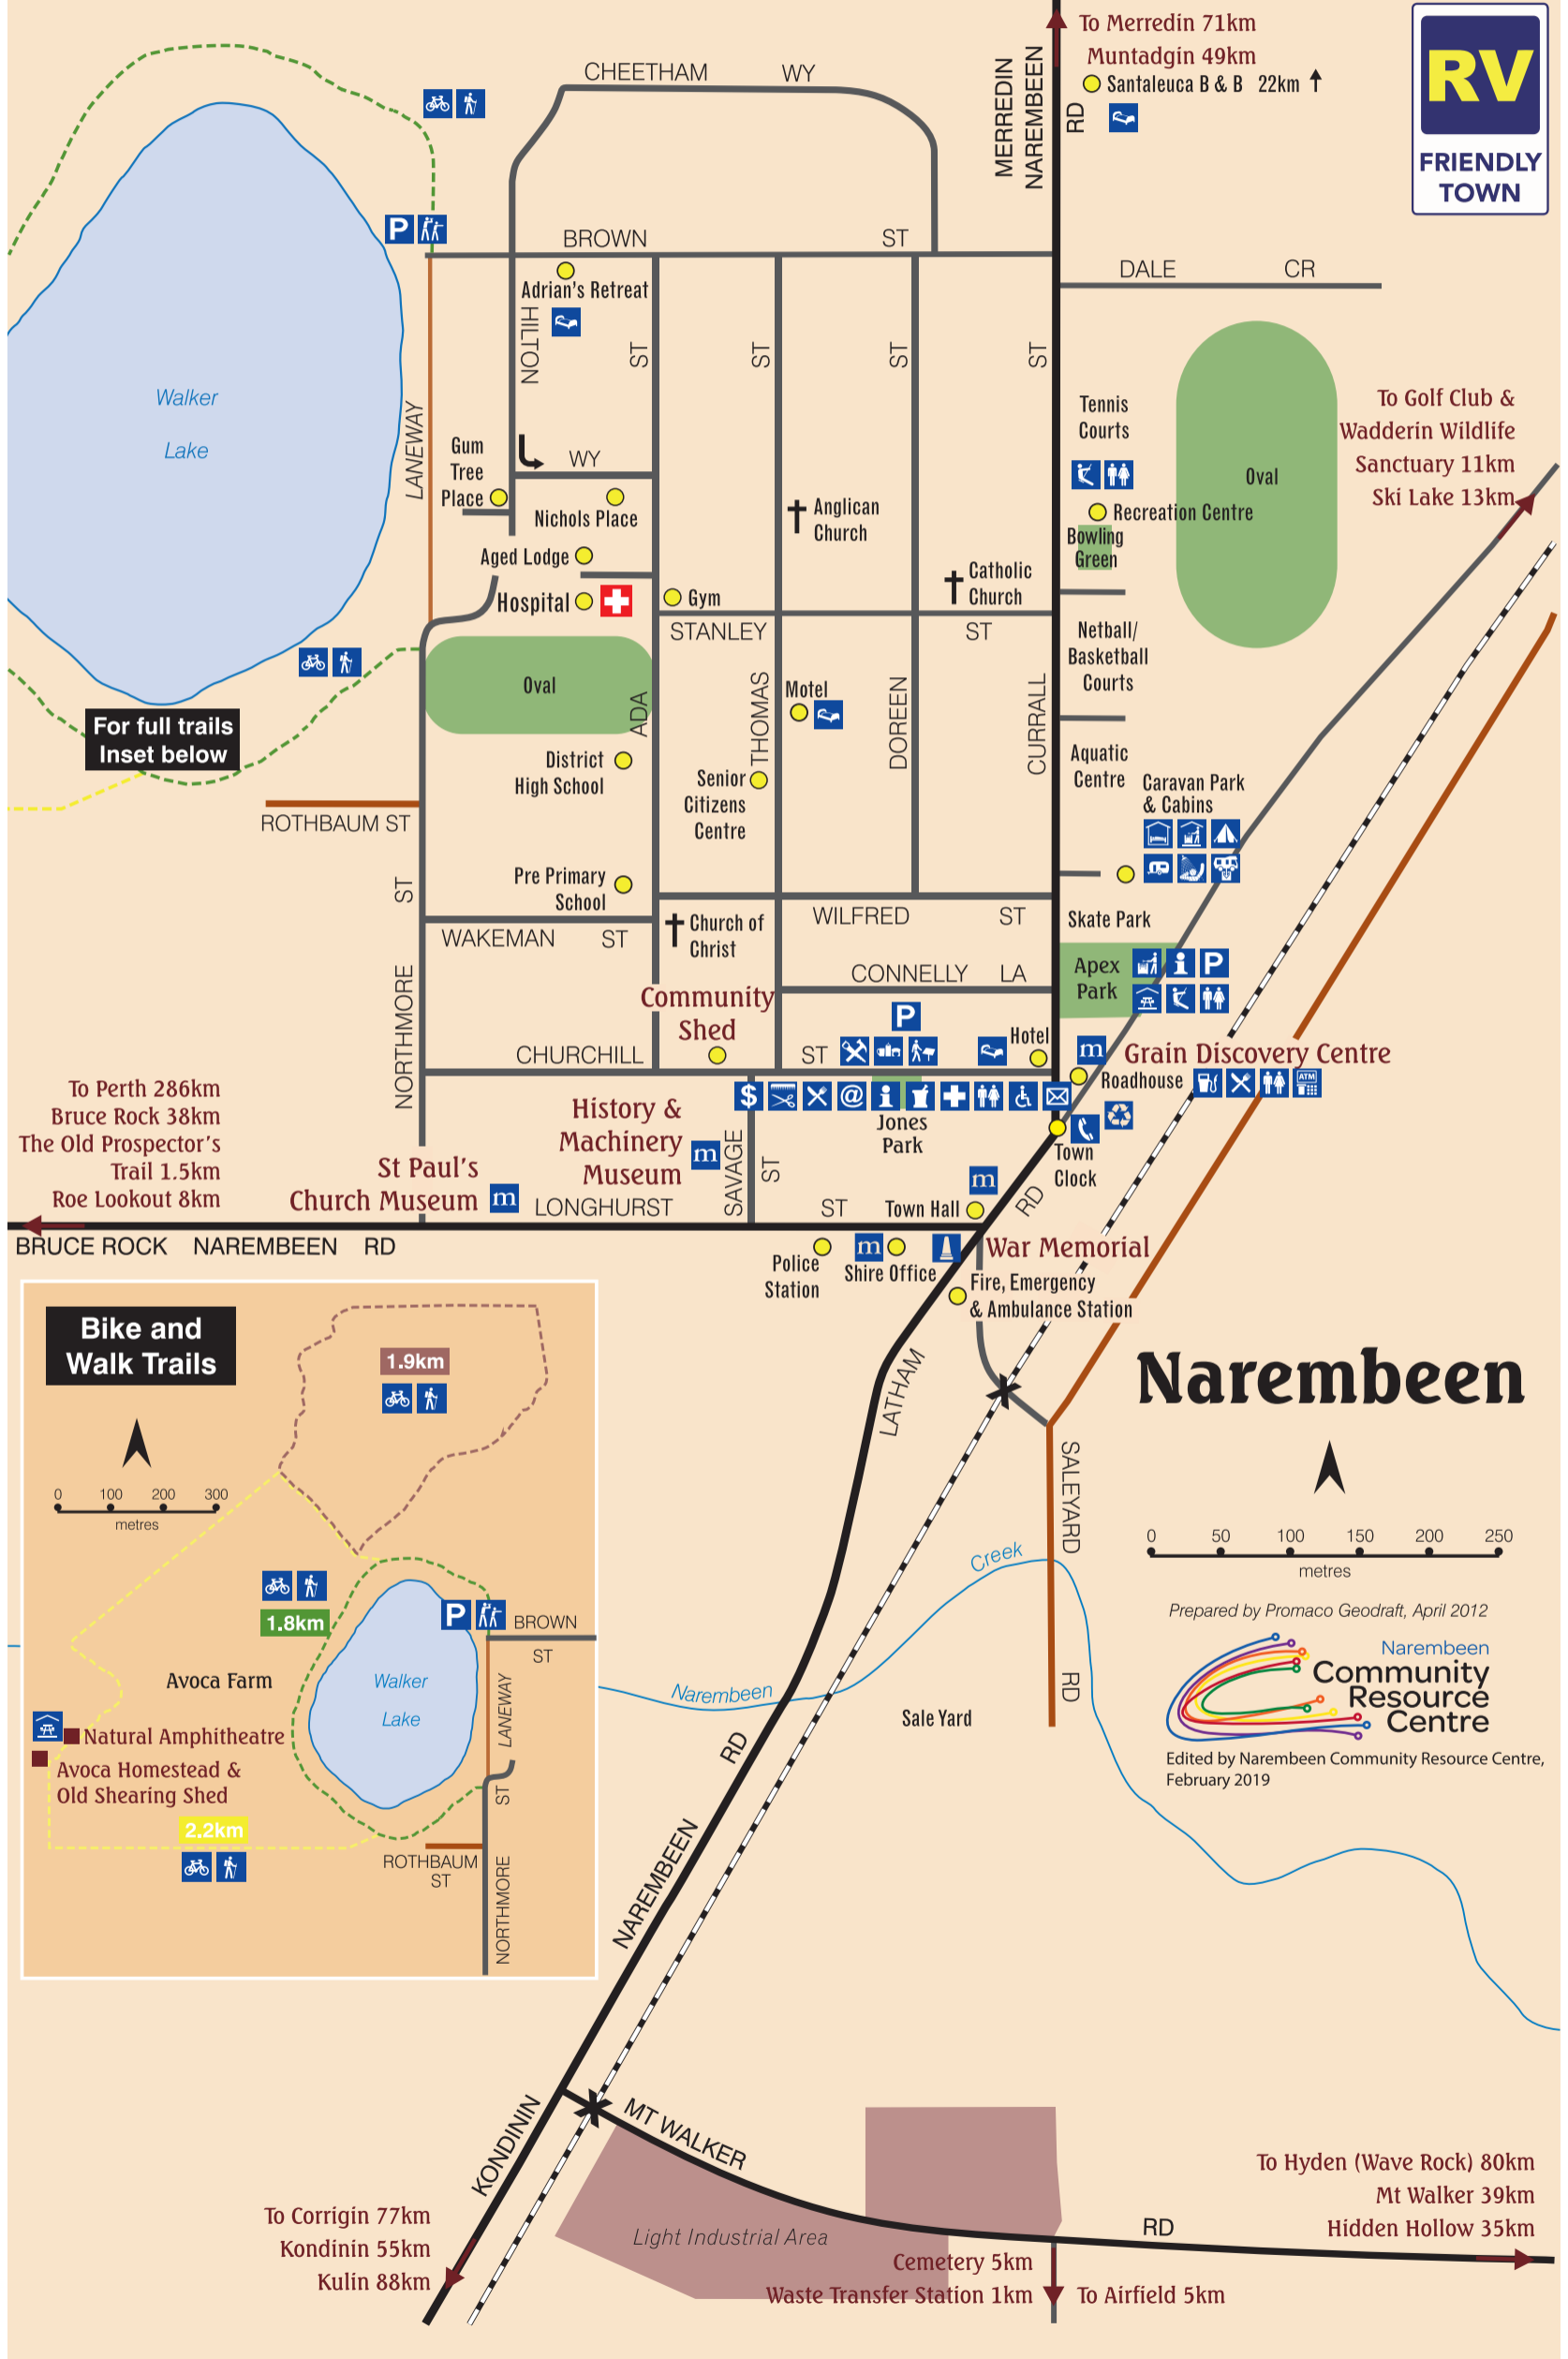

Legend							
	ATM		Caravan park		Hardware		Toilets
	Accommodation		Chemist		Hospital		Walk trail
	Bank		Disabled access		Information		Primary road
	Barbecue (gas)		Doctor		Internet		Sealed road
	Bike trail		Dump Point		Interpretive trail		Unsealed road
	Cabin		Fuel		Memorial site		Railway
	Camping area		Grocery store		Museum		Bike/walk trails
	Camp kitchen		Hairdresser		Parking/rest area		
					Playground		
					Post office		
					Recycling station		
					Restaurant/Café		
					Scenic view		
					Sheltered picnic area		
					Shower		
					Telephone		